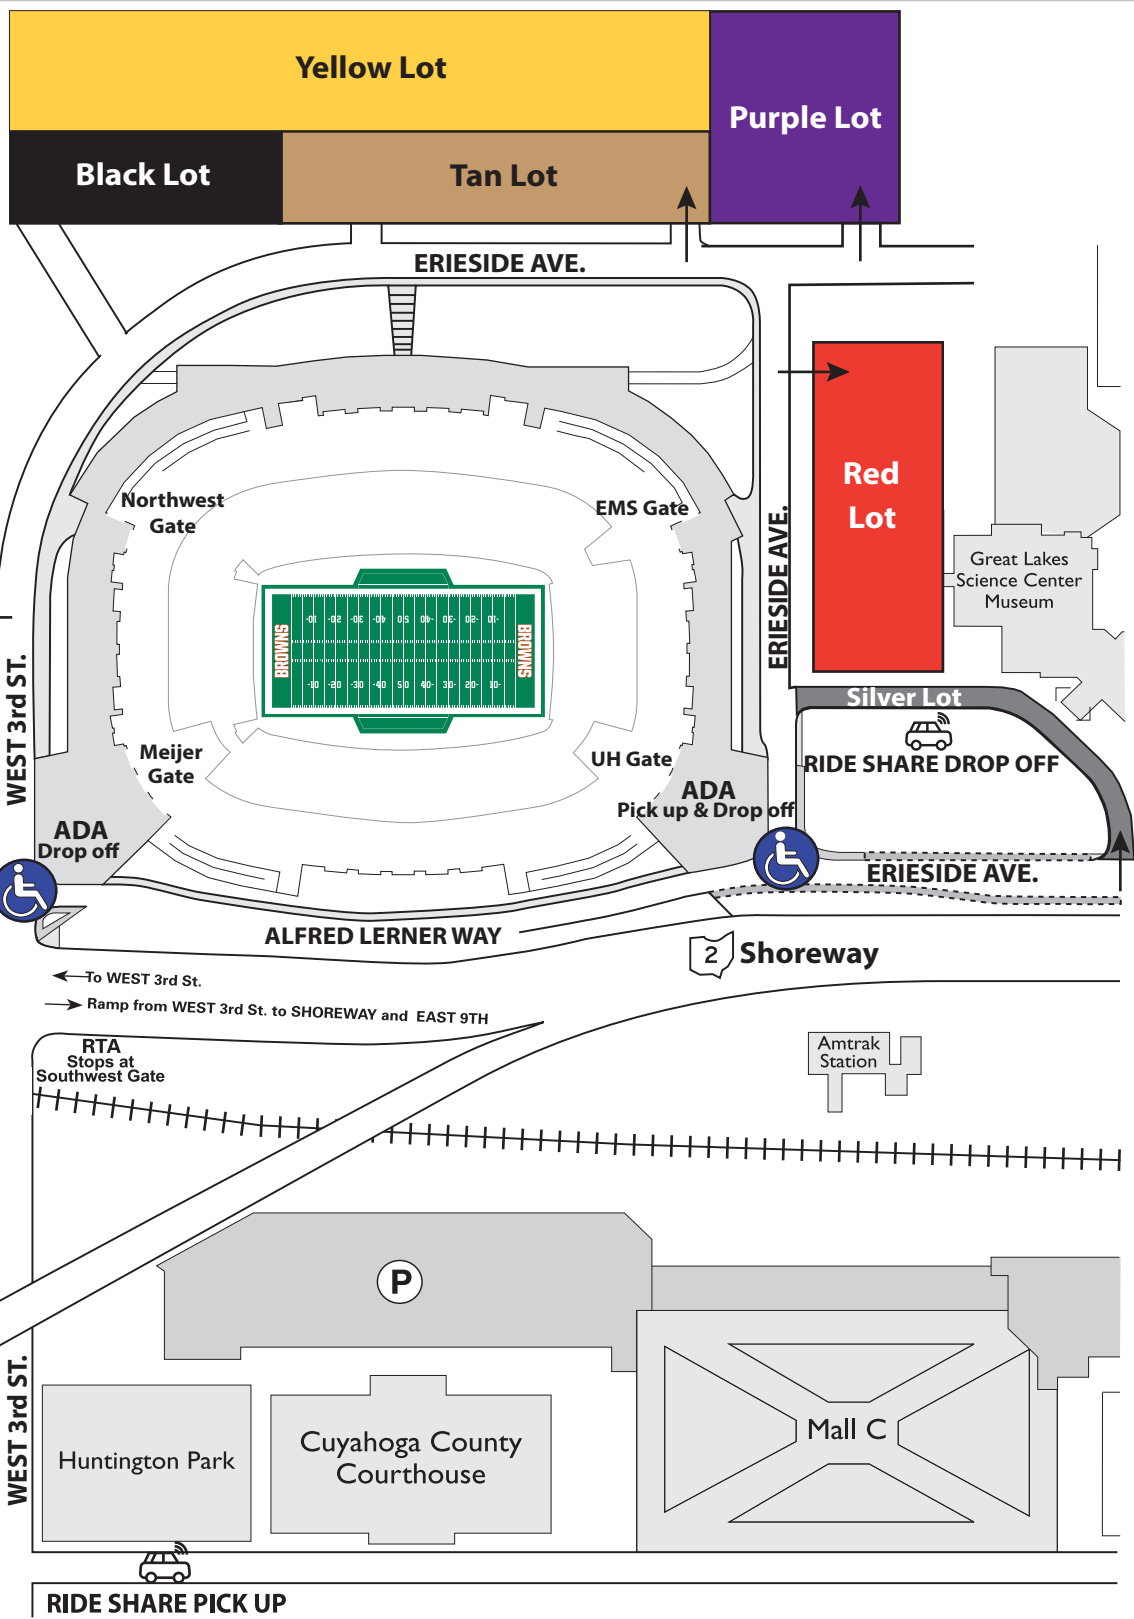

PASS HOLDER PARKING MAP

LAKESIDE AVE.

RIDE SHARE PICK UP