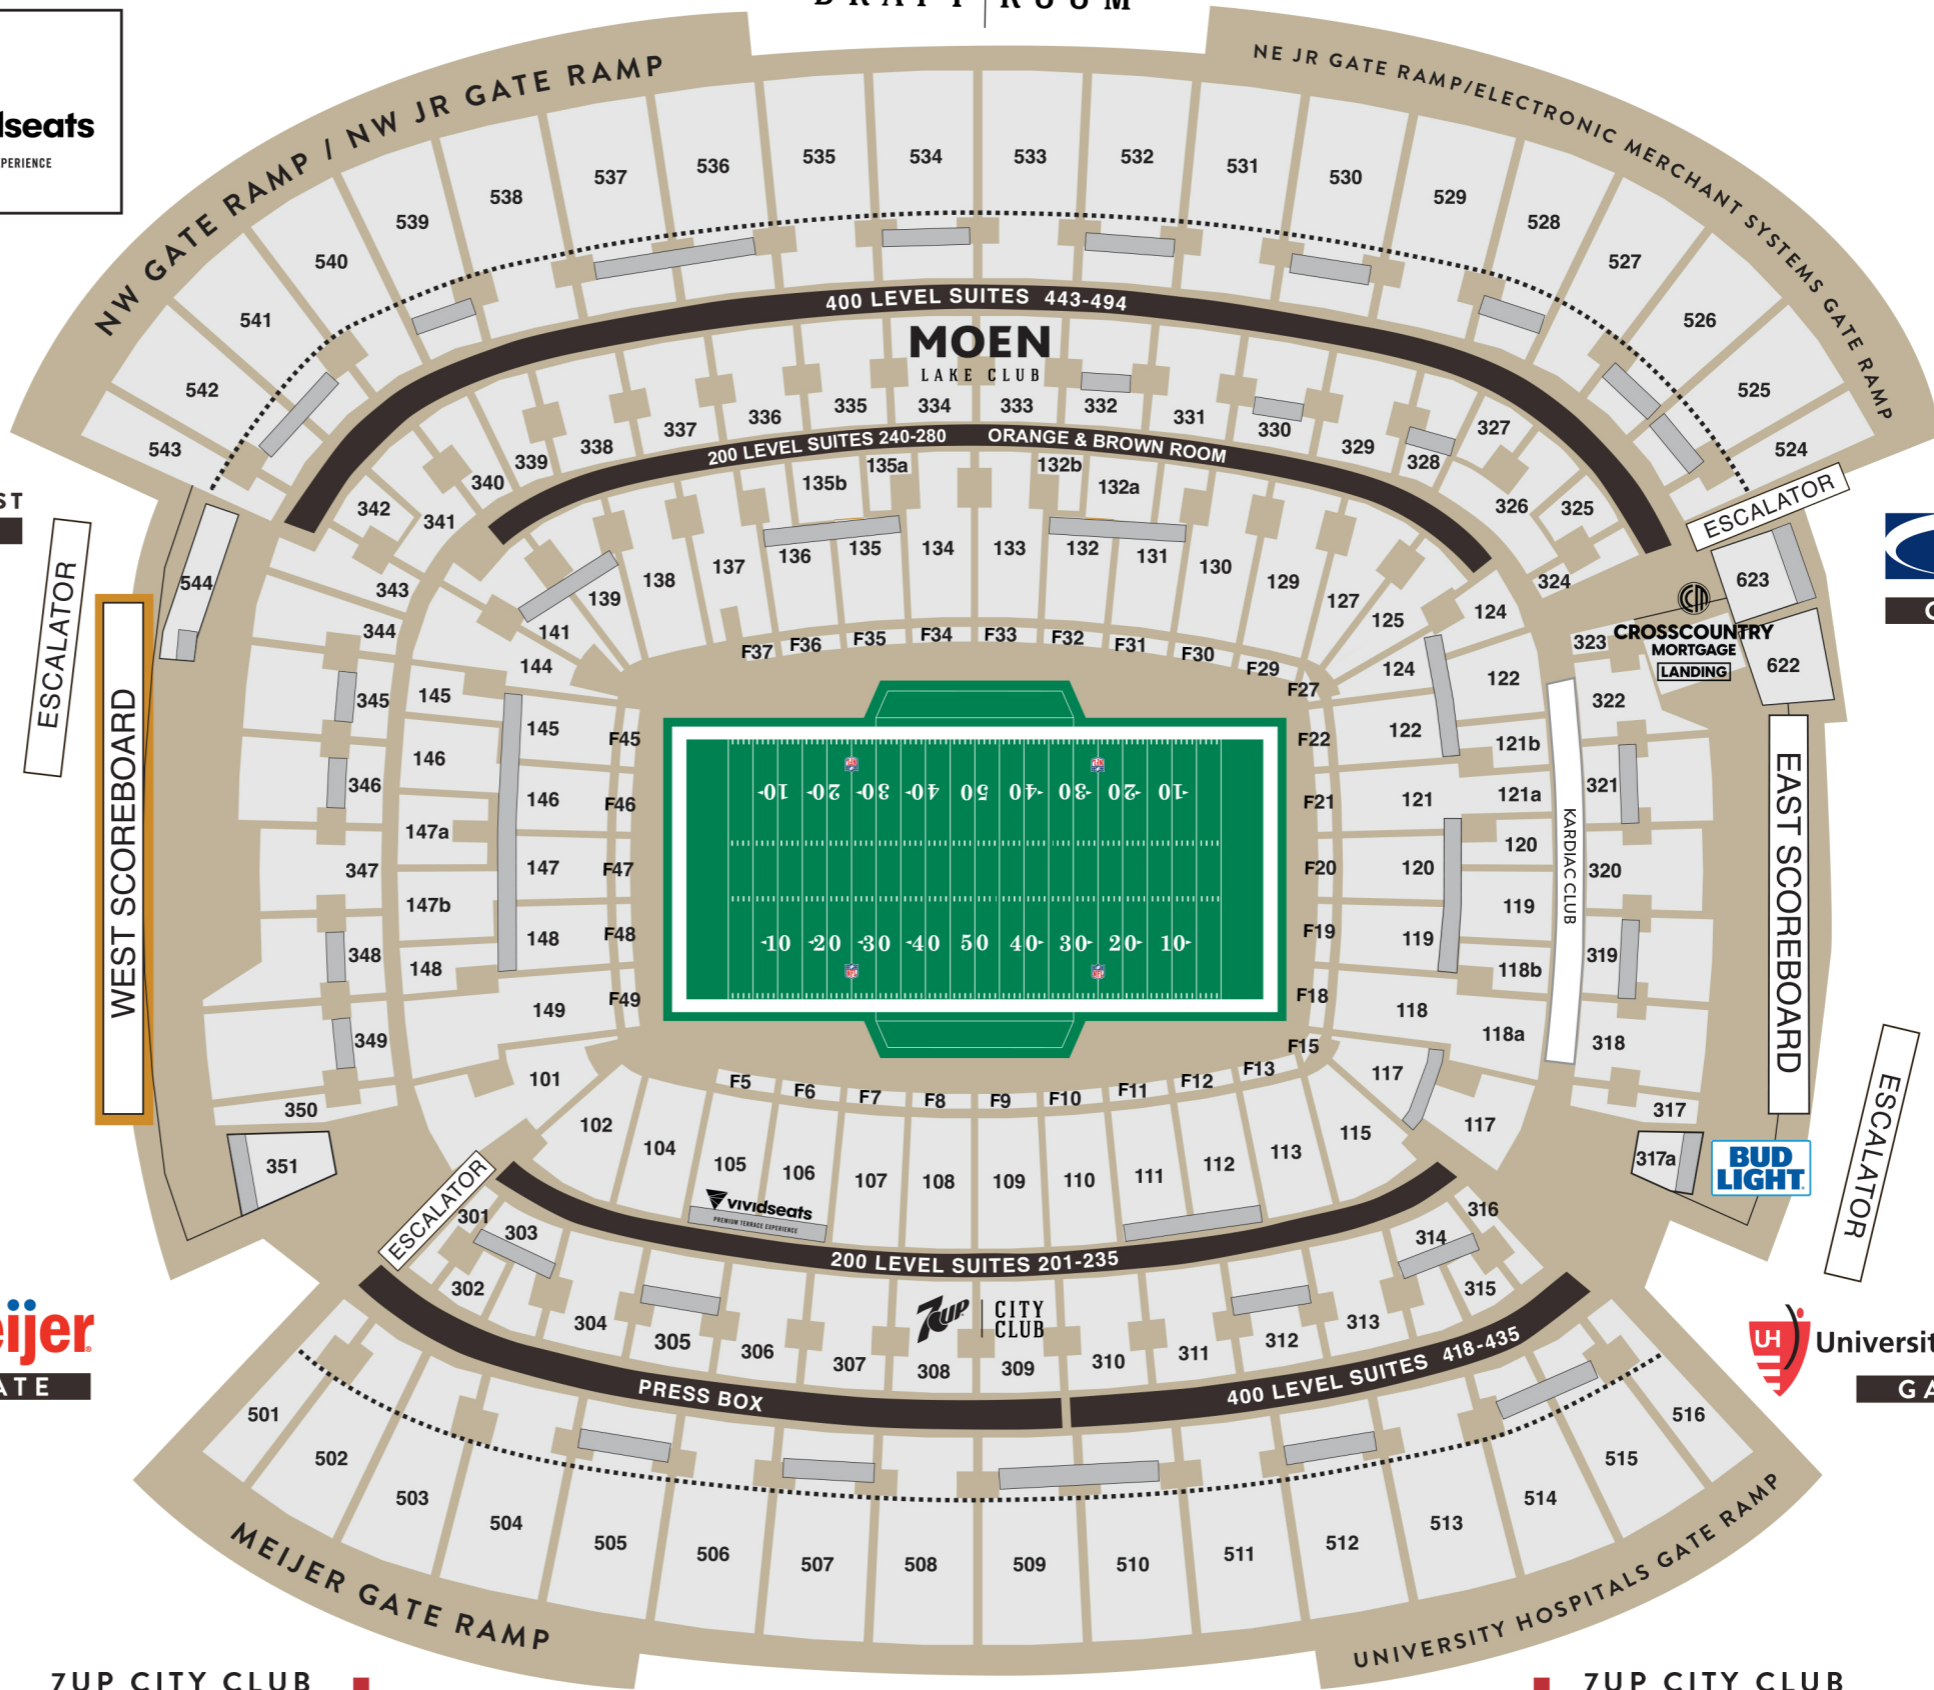

GRAND STAIRCASE
DRAFT ROOM

FIELD LEVEL CLUBS
ACCESS AT SECTION 144

NORTHWEST GATE

ESCALATOR

WEST SCOREBOARD

ESCALATOR

GATE

CROSSCOUNTRY MORTGAGE LANDING

EAST SCOREBOARD

ESCALATOR

meijer GATE

University Hospitals GATE

7UP CITY CLUB SOUTHWEST ENTRANCE

KeyBank CLUB

ticketmaster TICKET OFFICE

PRO SHOP A Fanatics Experience

7UP CITY CLUB SOUTHEAST ENTRANCE